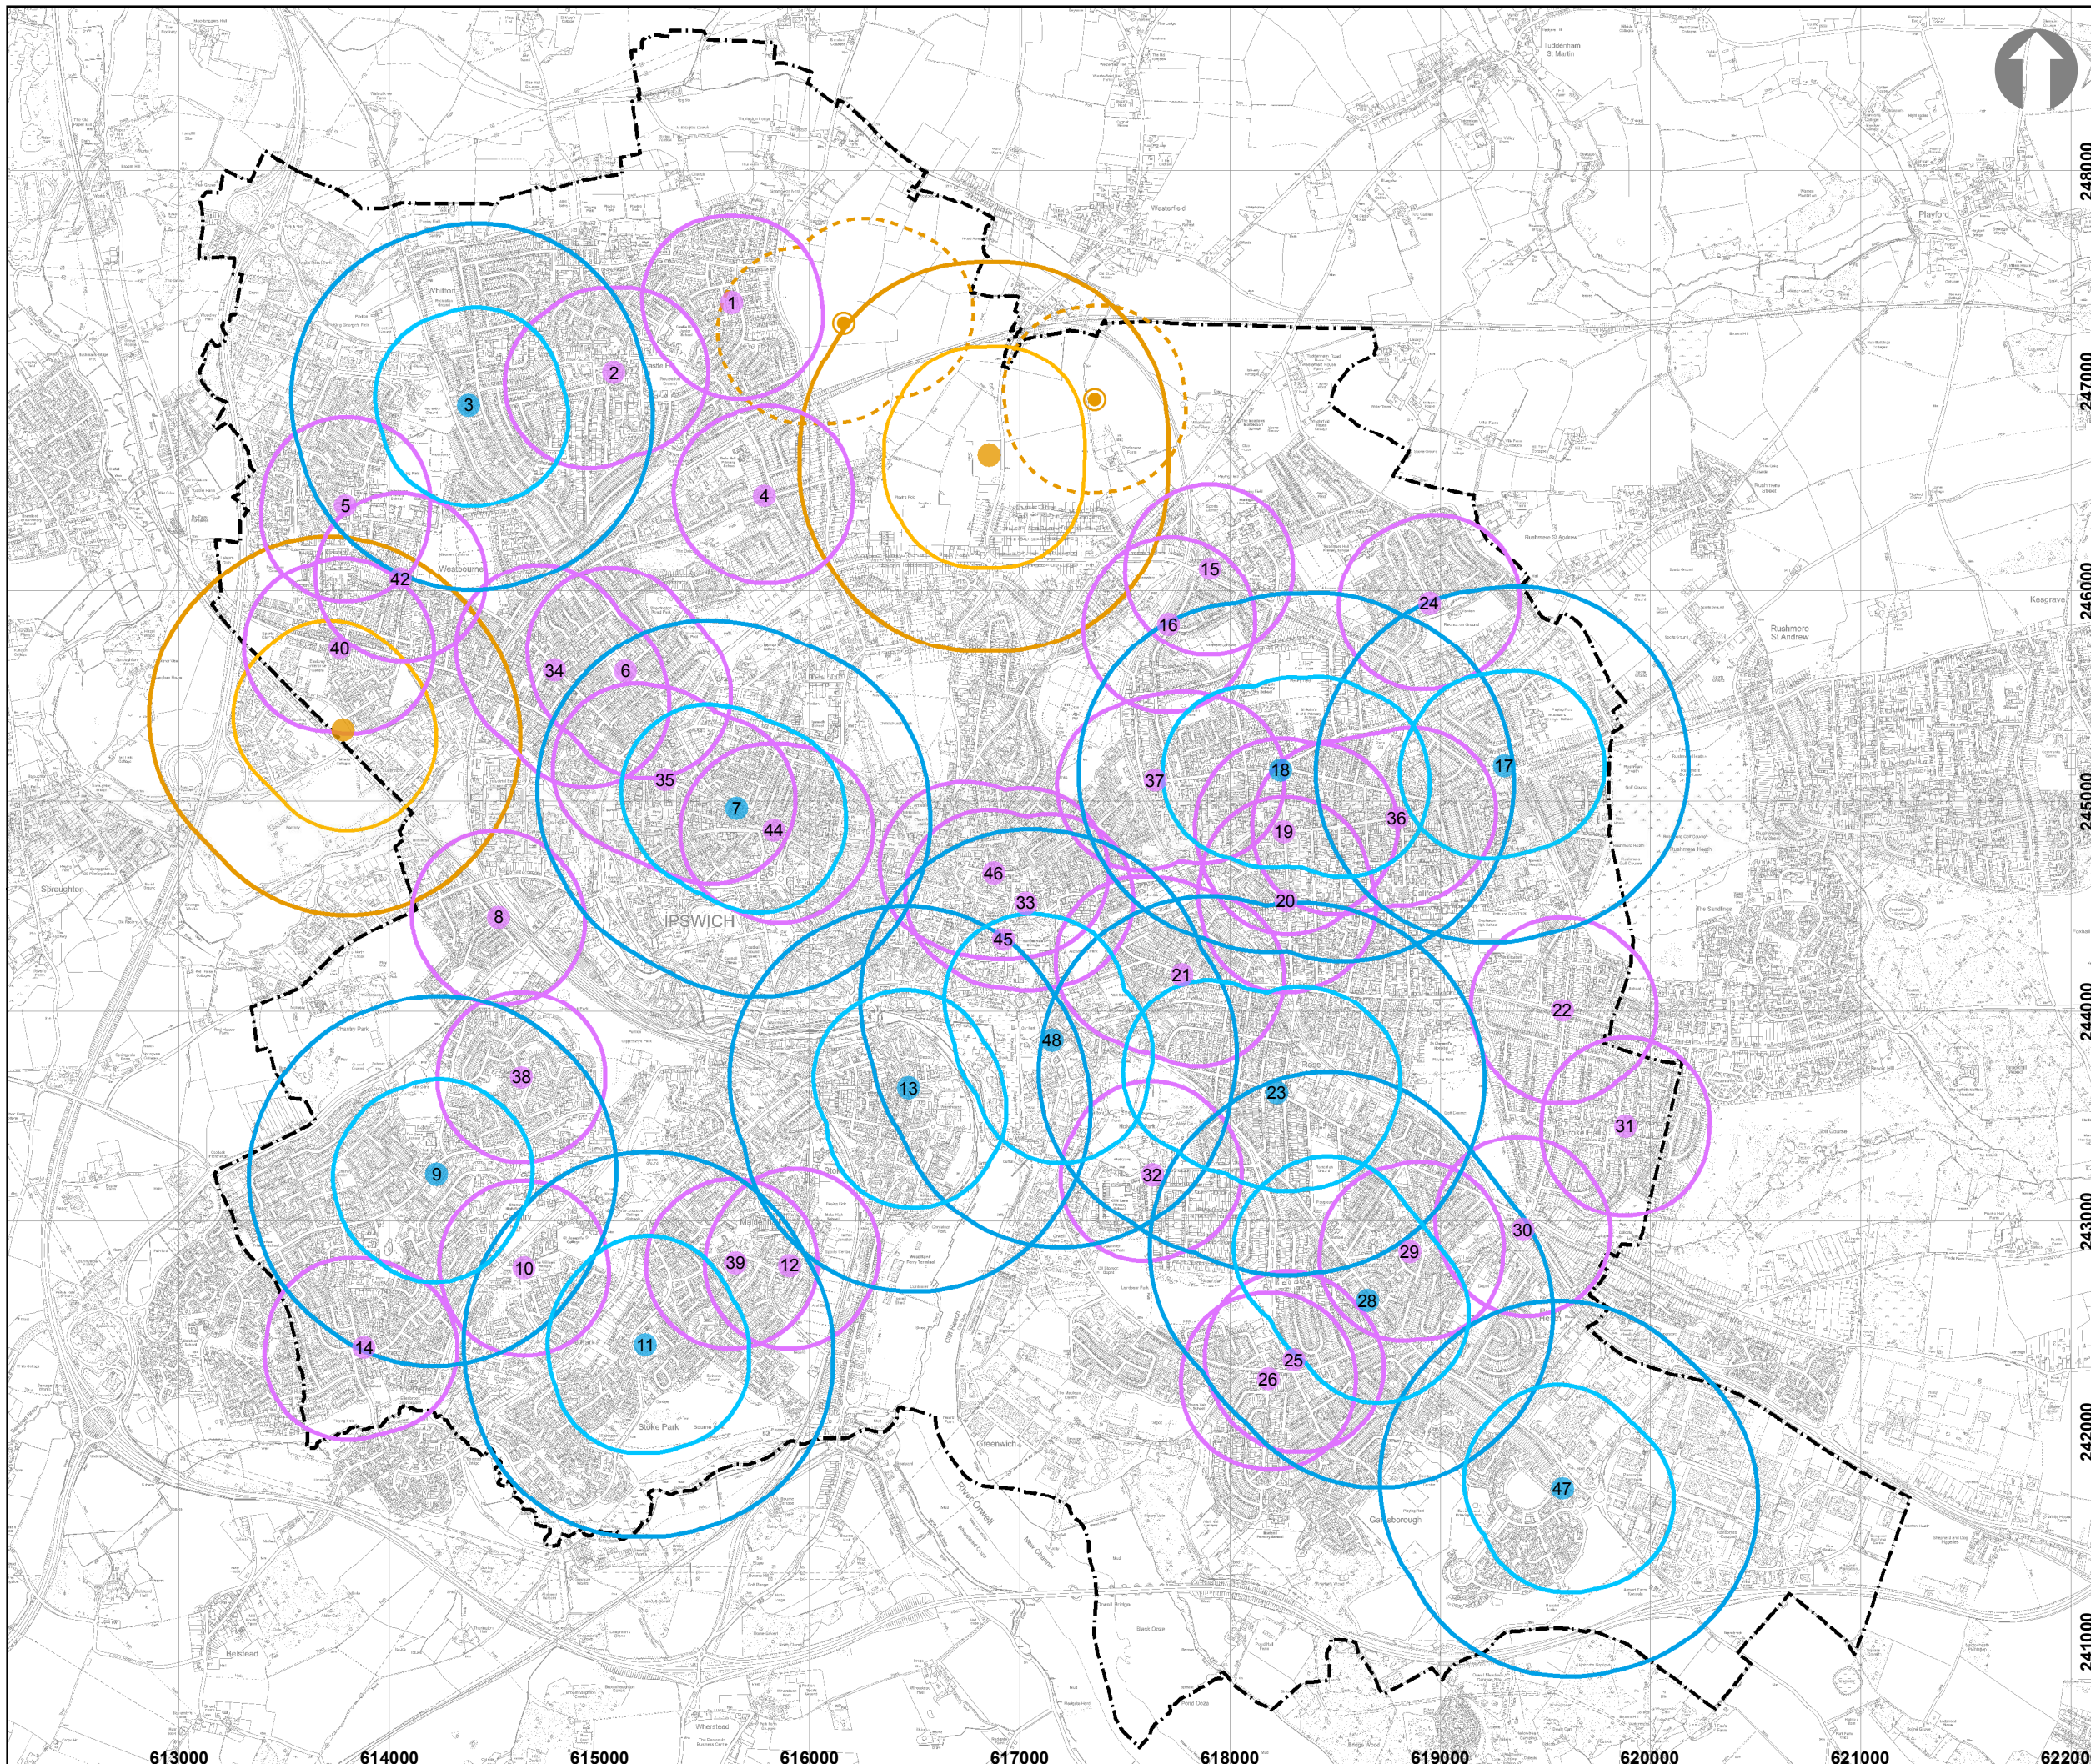

Plan 1: District and Local Centres

Adopted 22nd February 2017

- Location of Existing District Centre
- Location of Existing Local Centre
- Location of Proposed District Centre
- Location of Proposed Local Centre
- Existing District Centre 800m buffer
- Existing District Centre 400m buffer
- Existing Local Centre 400m buffer
- Proposed District Centre 800m buffer
- Proposed District Centre 400m buffer
- Proposed Local Centre 400m buffer
- Ipswich Borough Boundary