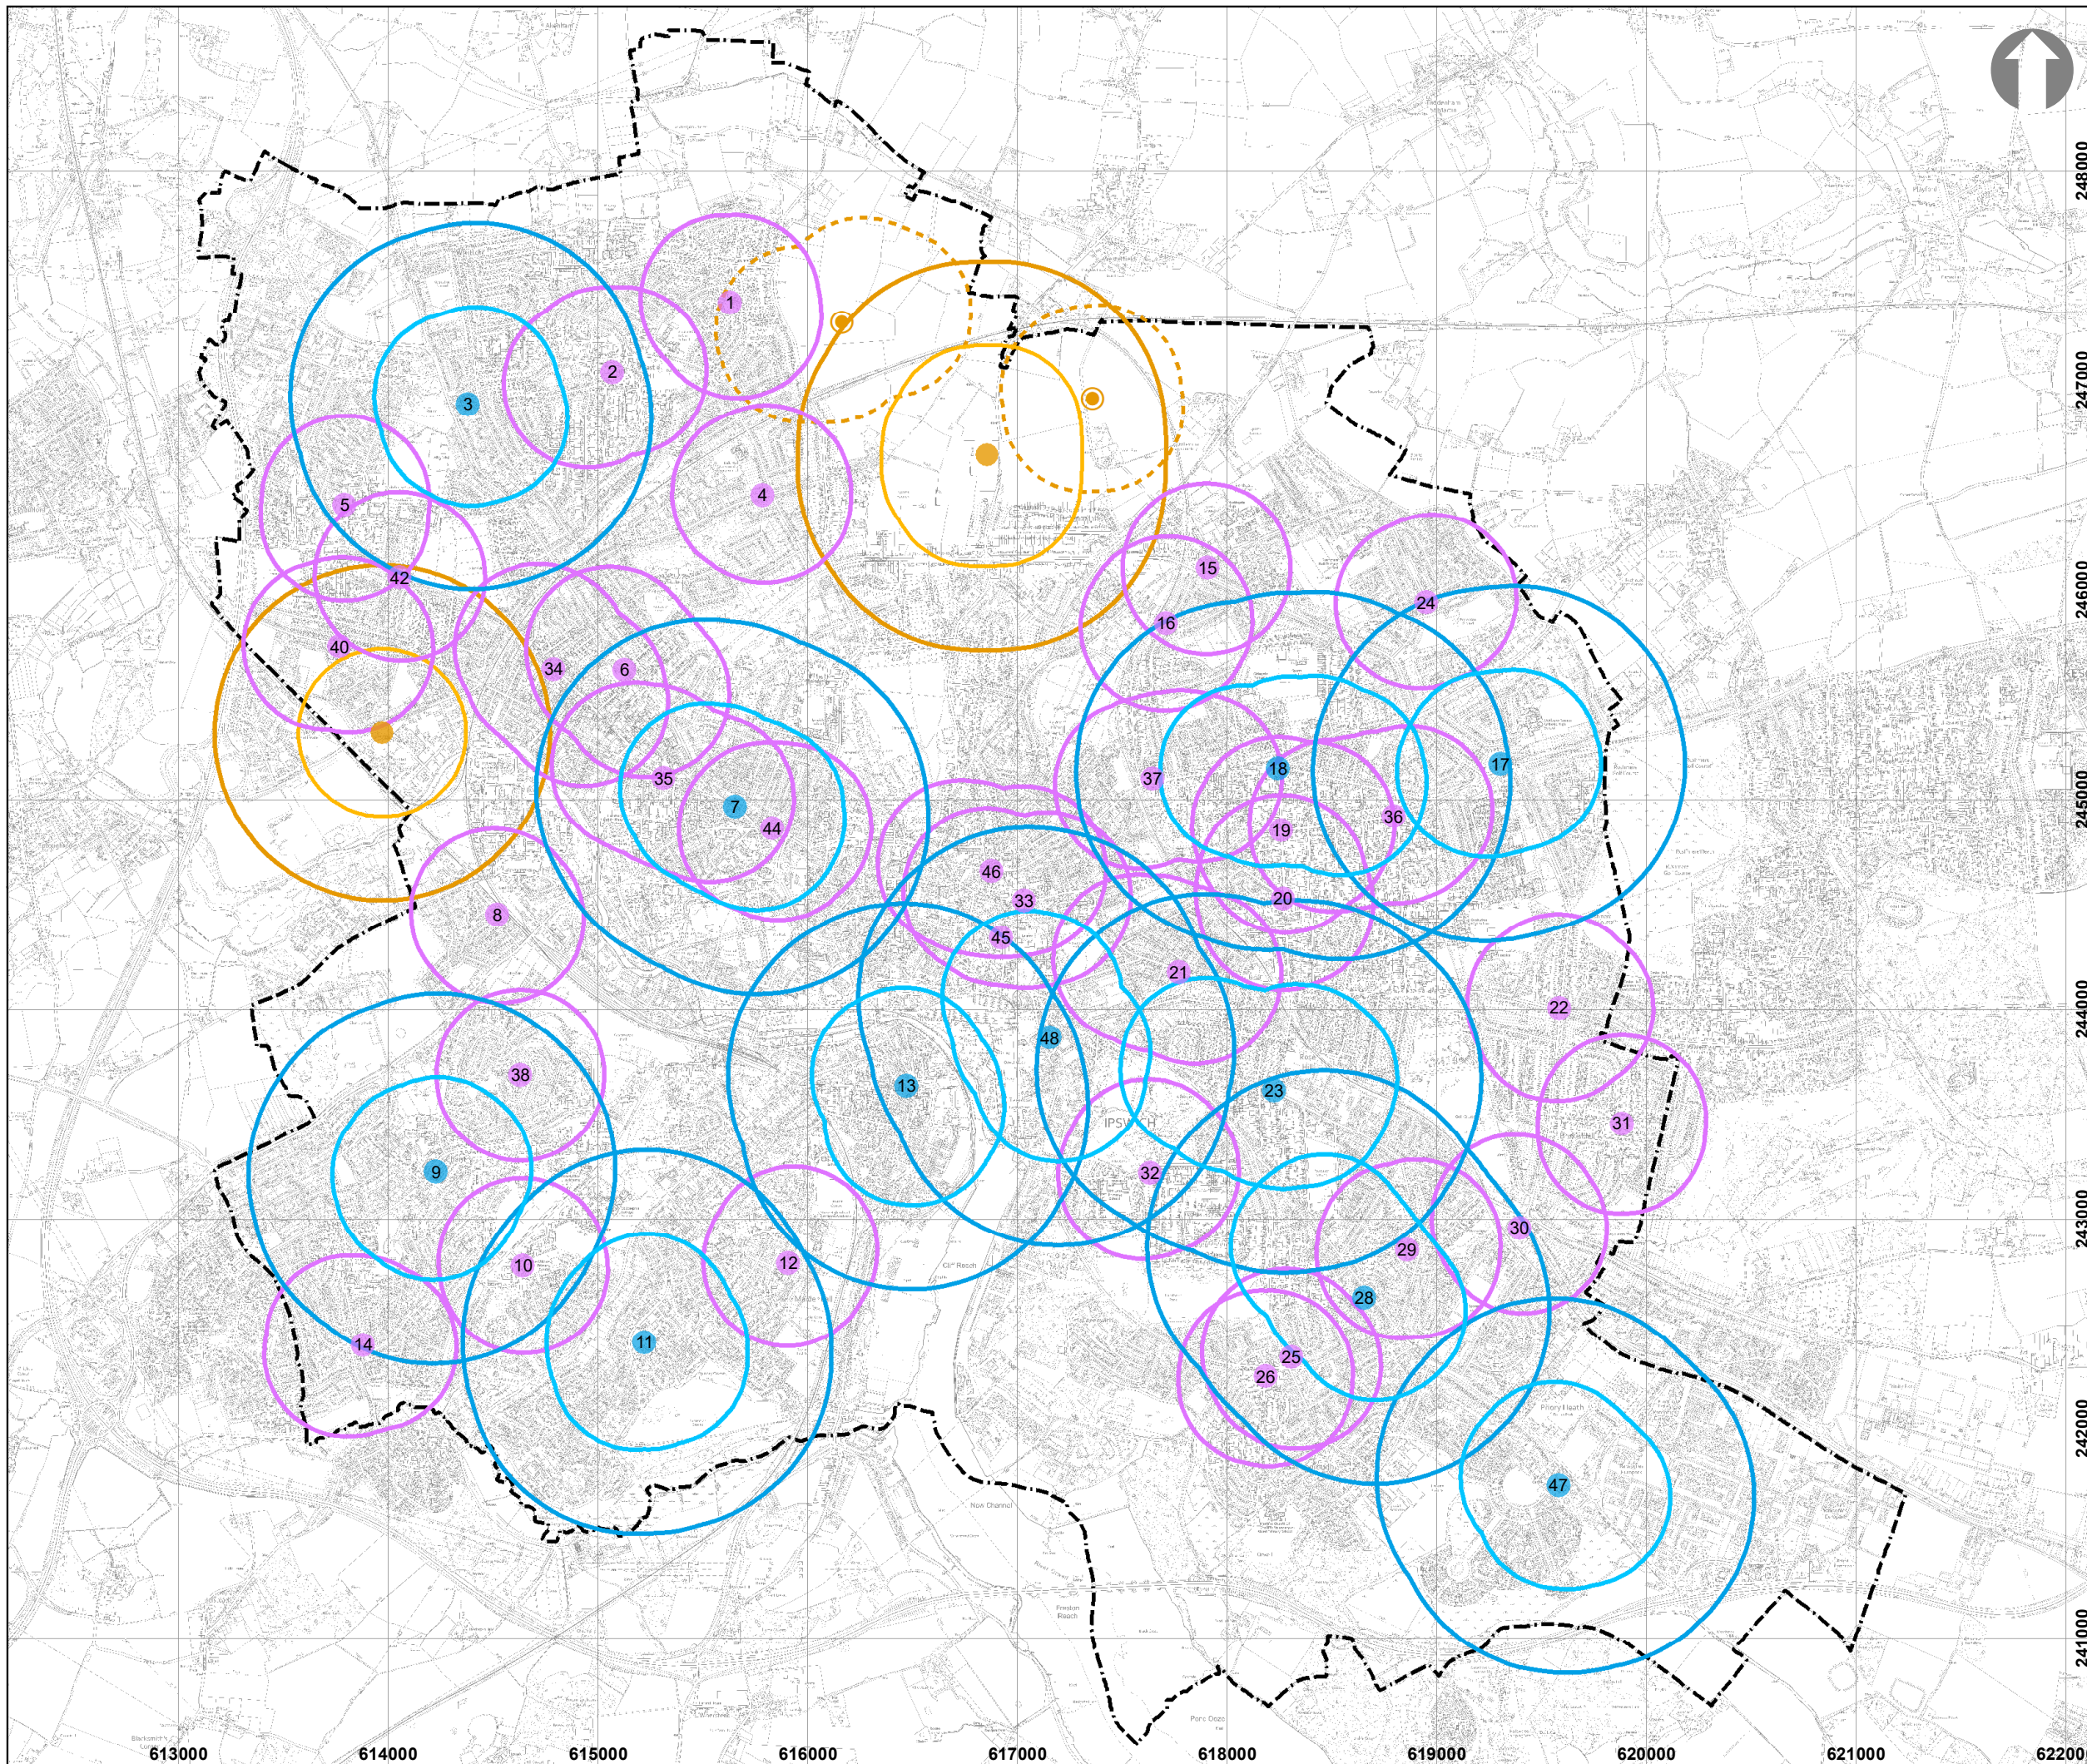

# Plan 1: District and Local Centres

Preferred Options Draft, November 2018

- Location of Existing District Centre
- Location of Existing Local Centre
- Location of Proposed District Centre
- Location of Proposed Local Centre
- Existing District Centre 800m buffer
- Existing District Centre 400m buffer
- Existing Local Centre 400m buffer
- Proposed District Centre 800m buffer
- Proposed District Centre 400m buffer
- Proposed Local Centre 400m buffer
- Ipswich Borough Boundary