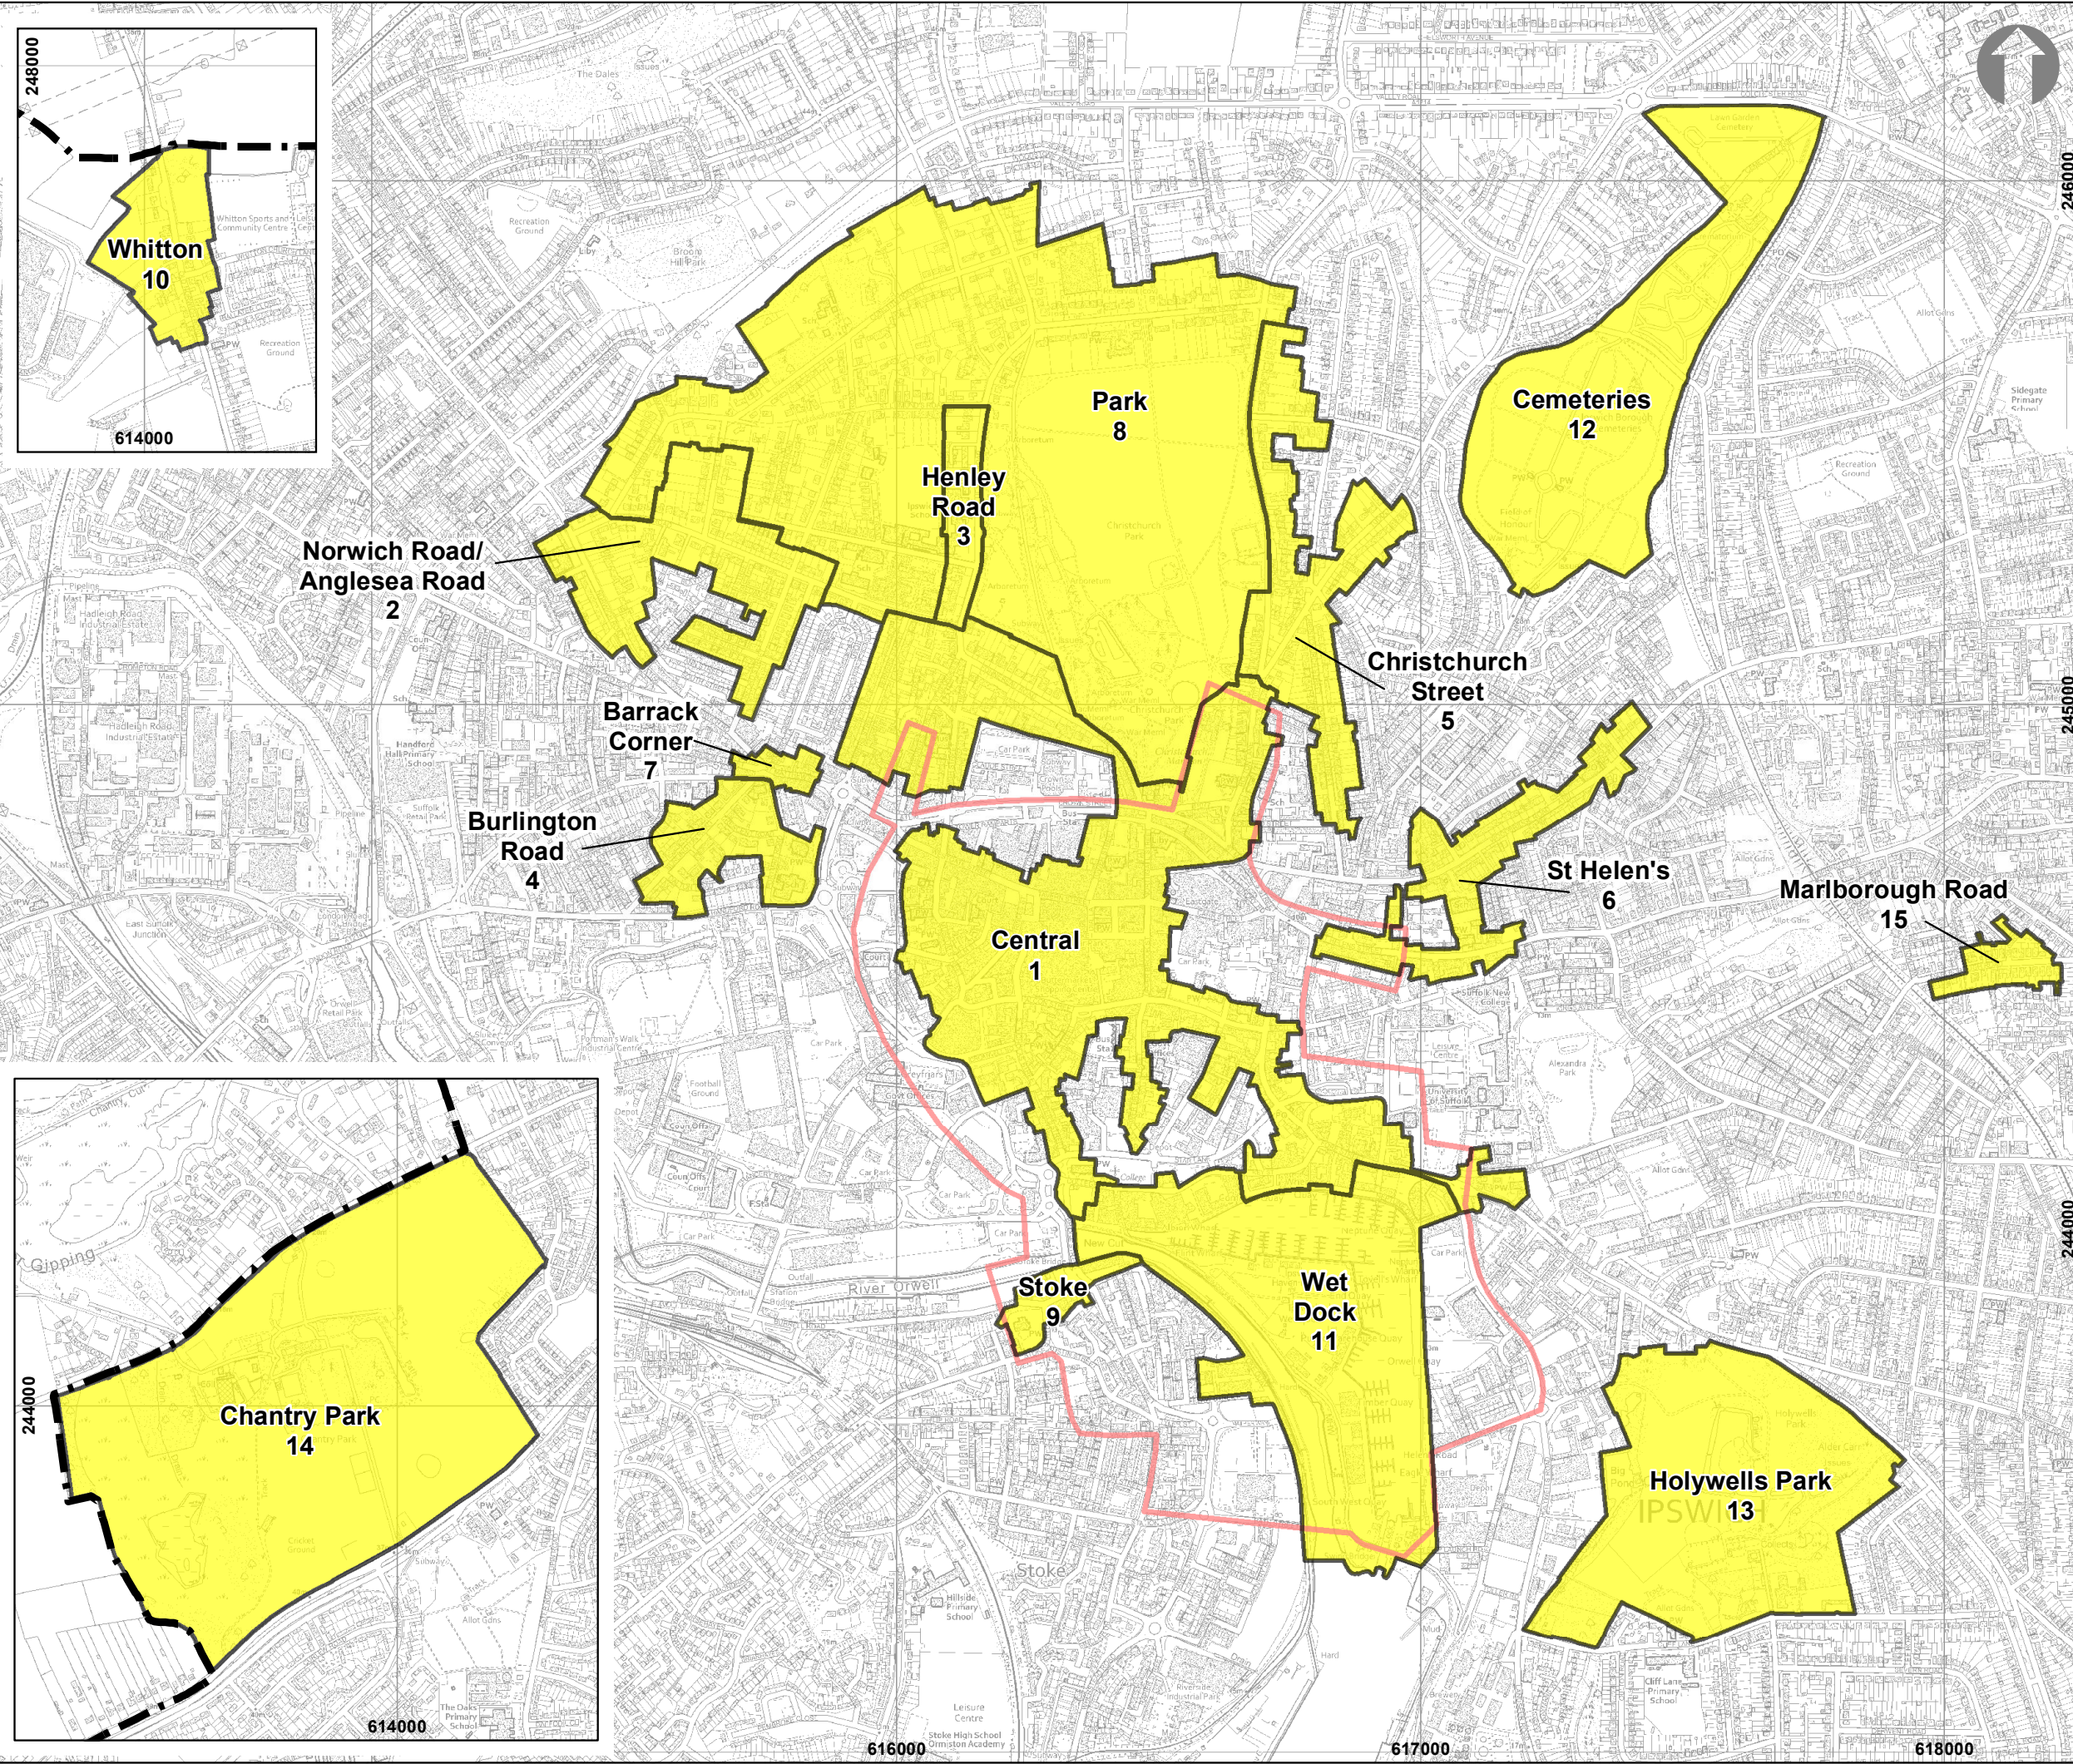

Plan 3: Conservation Areas

Preferred Options Draft. November 2018

-  Conservation Areas
-  Area of Archaeological Importance
-  Ipswich Borough Boundary

IPSWICH BOROUGH COUNCIL