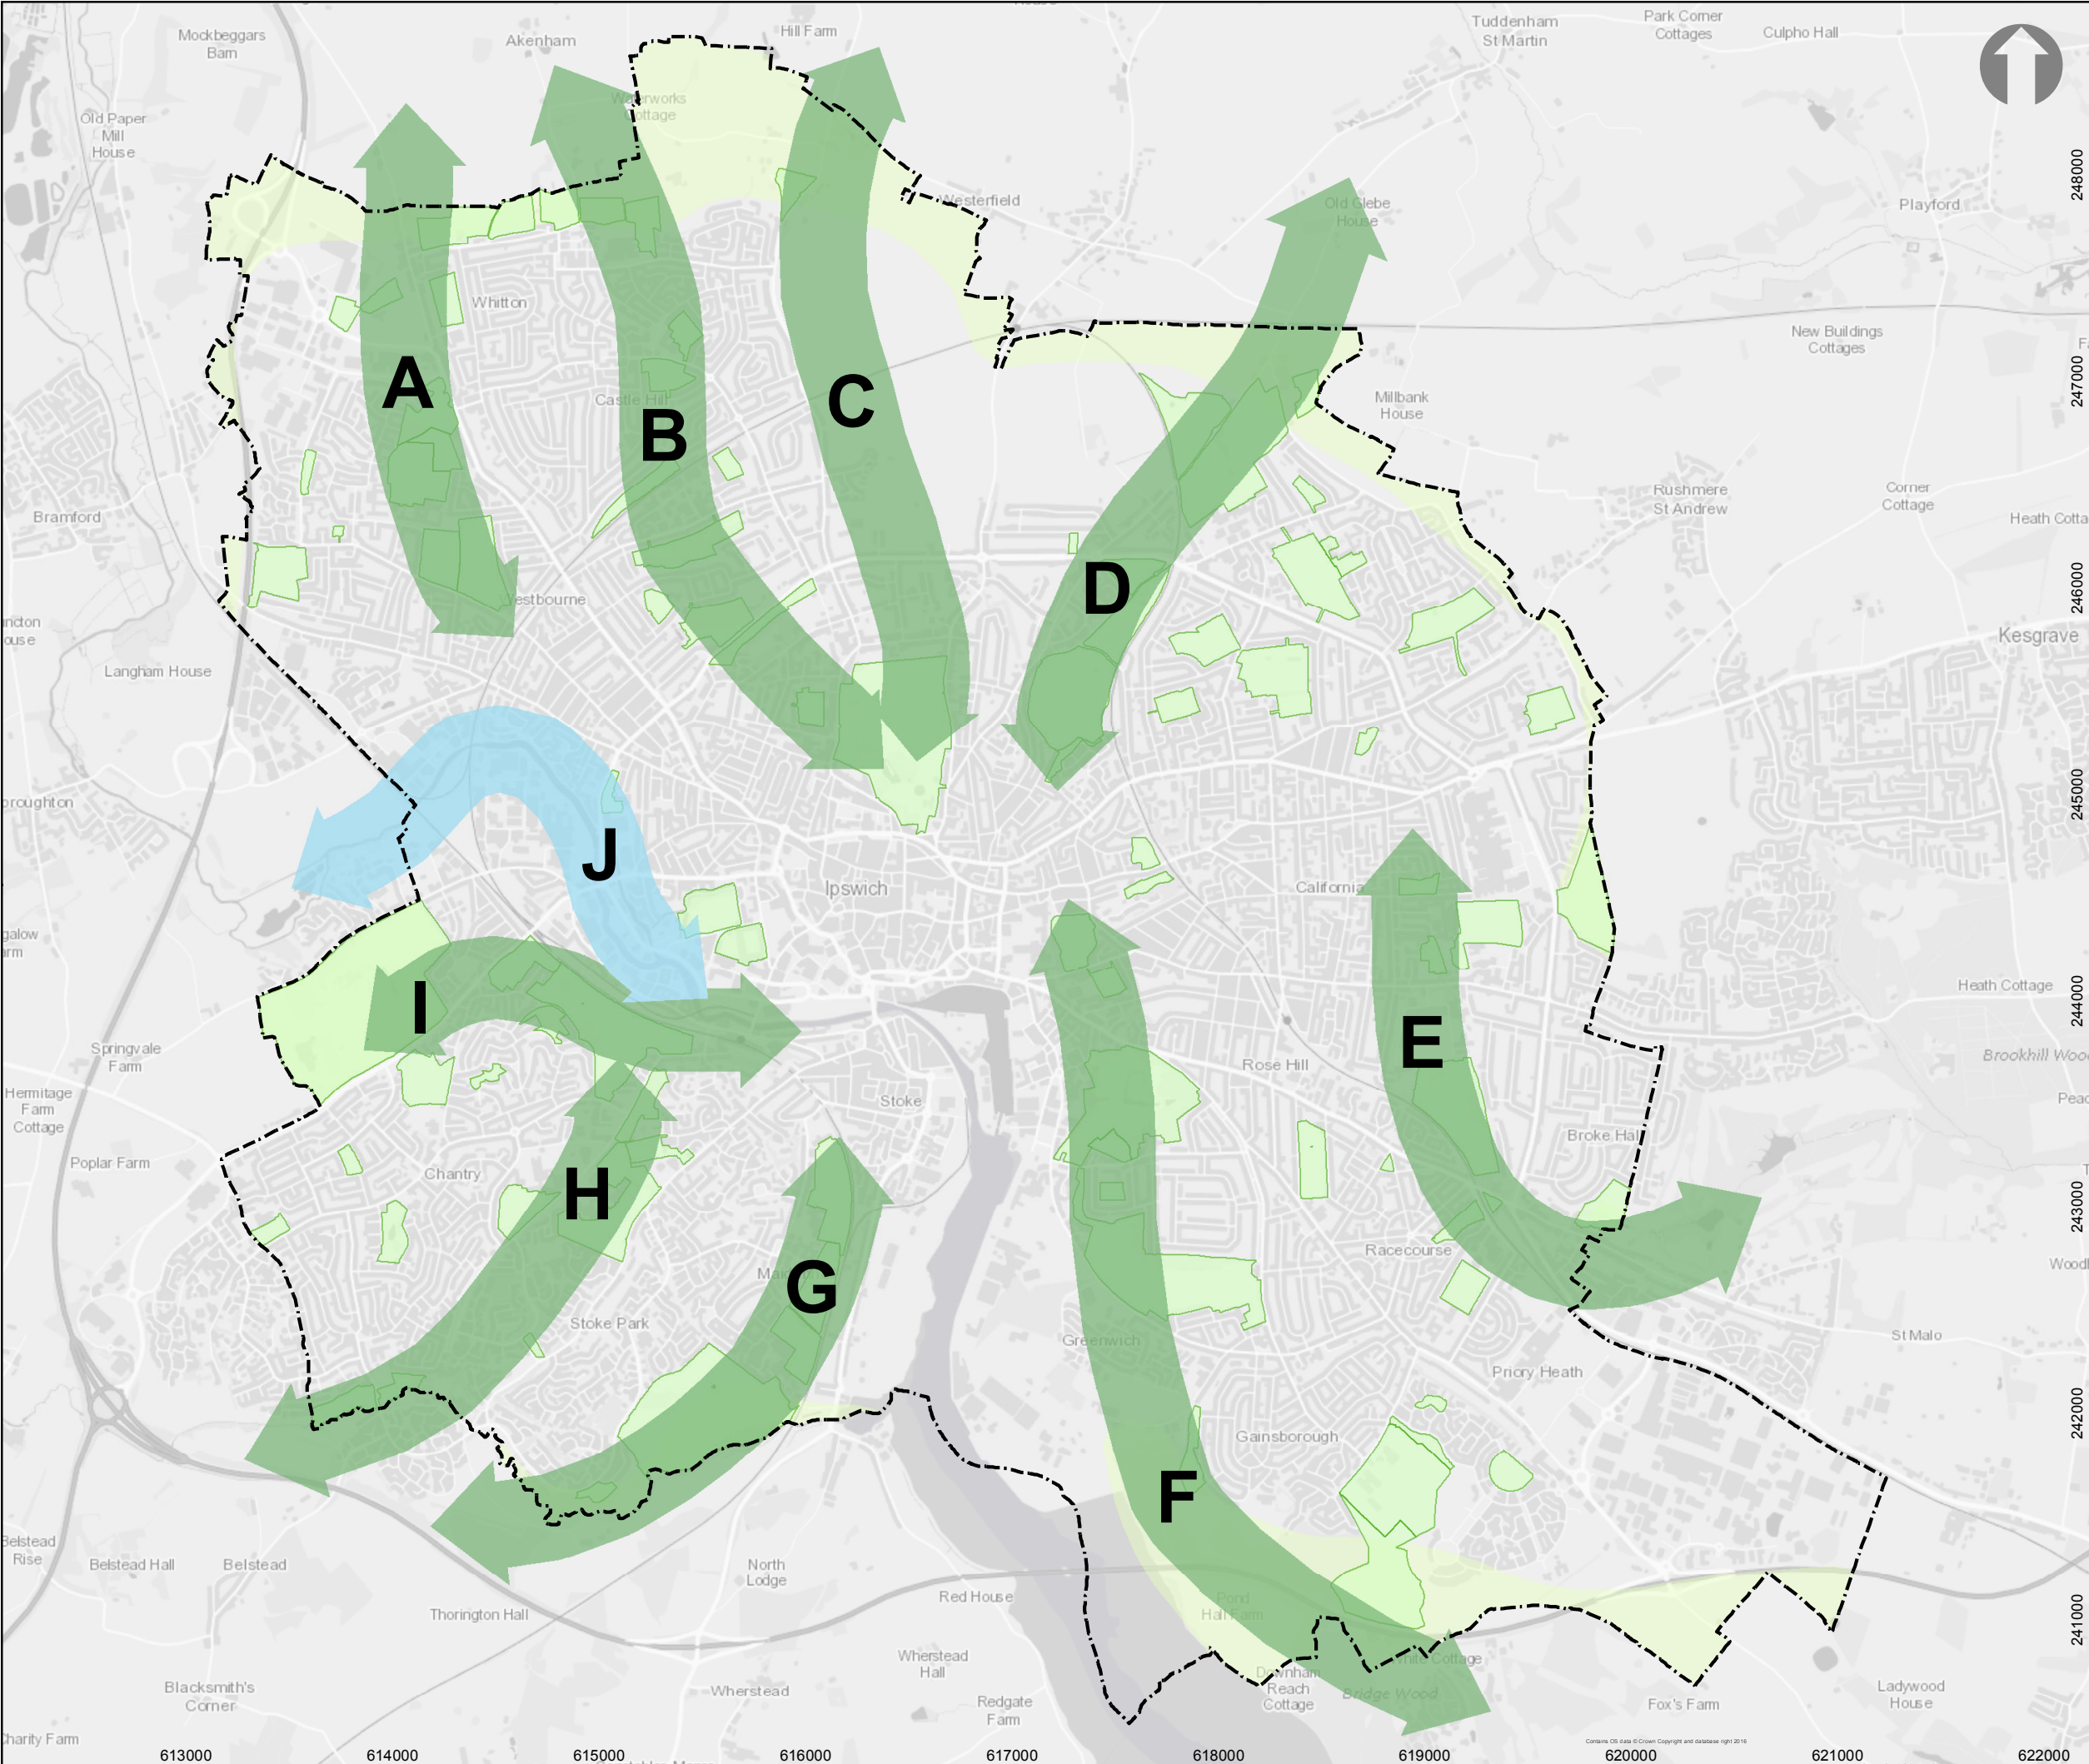

Plan 6 Green Corridors

Adopted 22nd February 2017

-  Green Corridor (Policy DM33 - A to I)
-  River Corridor (Policy DM33 - J)
-  Existing Open Space, Playing Fields or Allotments
-  Indicative Green Rim (Policy DM33)
-  Ipswich Borough Boundary