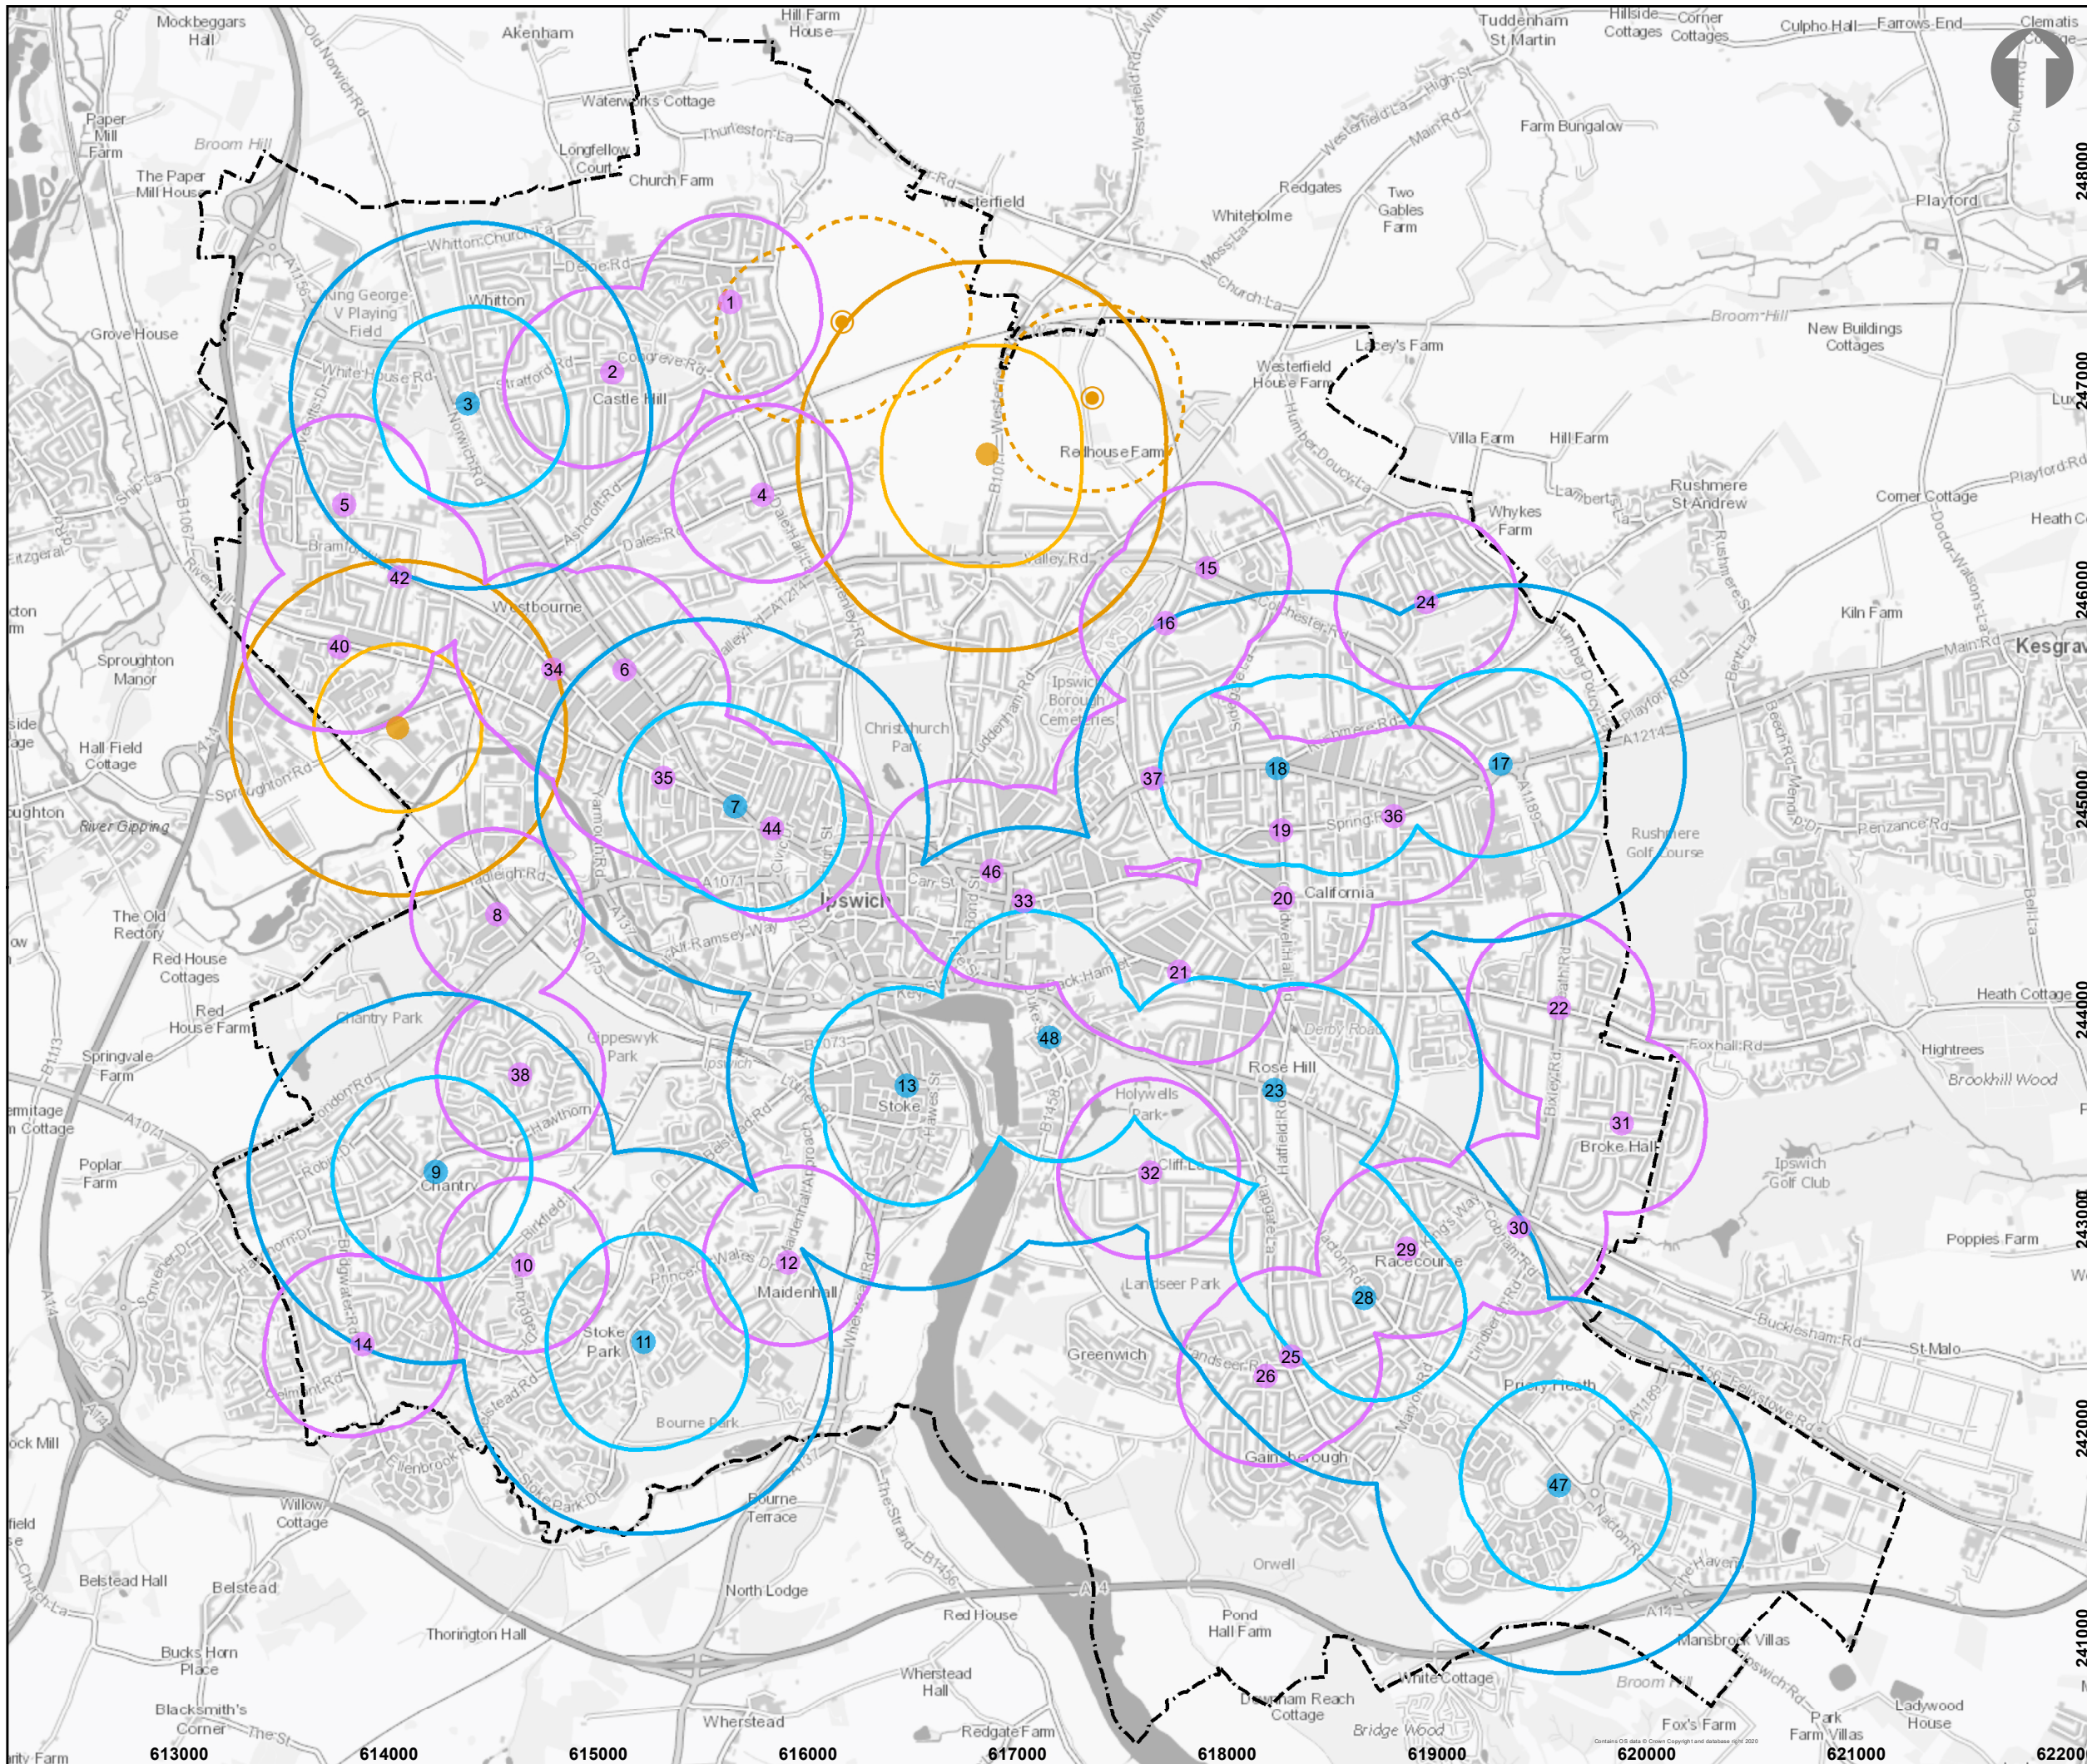

Plan 1: District and Local Centres

March 2022

- Location of Existing District Centre
- Location of Existing Local Centre
- Location of Proposed District Centre
- Location of Proposed Local Centre
- Proposed District Centre 400m buffer
- Proposed District Centre 800m buffer
- Proposed Local Centre 400m buffer
- Existing District Centre 800m buffer
- Existing District Centre 400m buffer
- Existing Local Centre 400m buffer
- Ipswich Borough Boundary