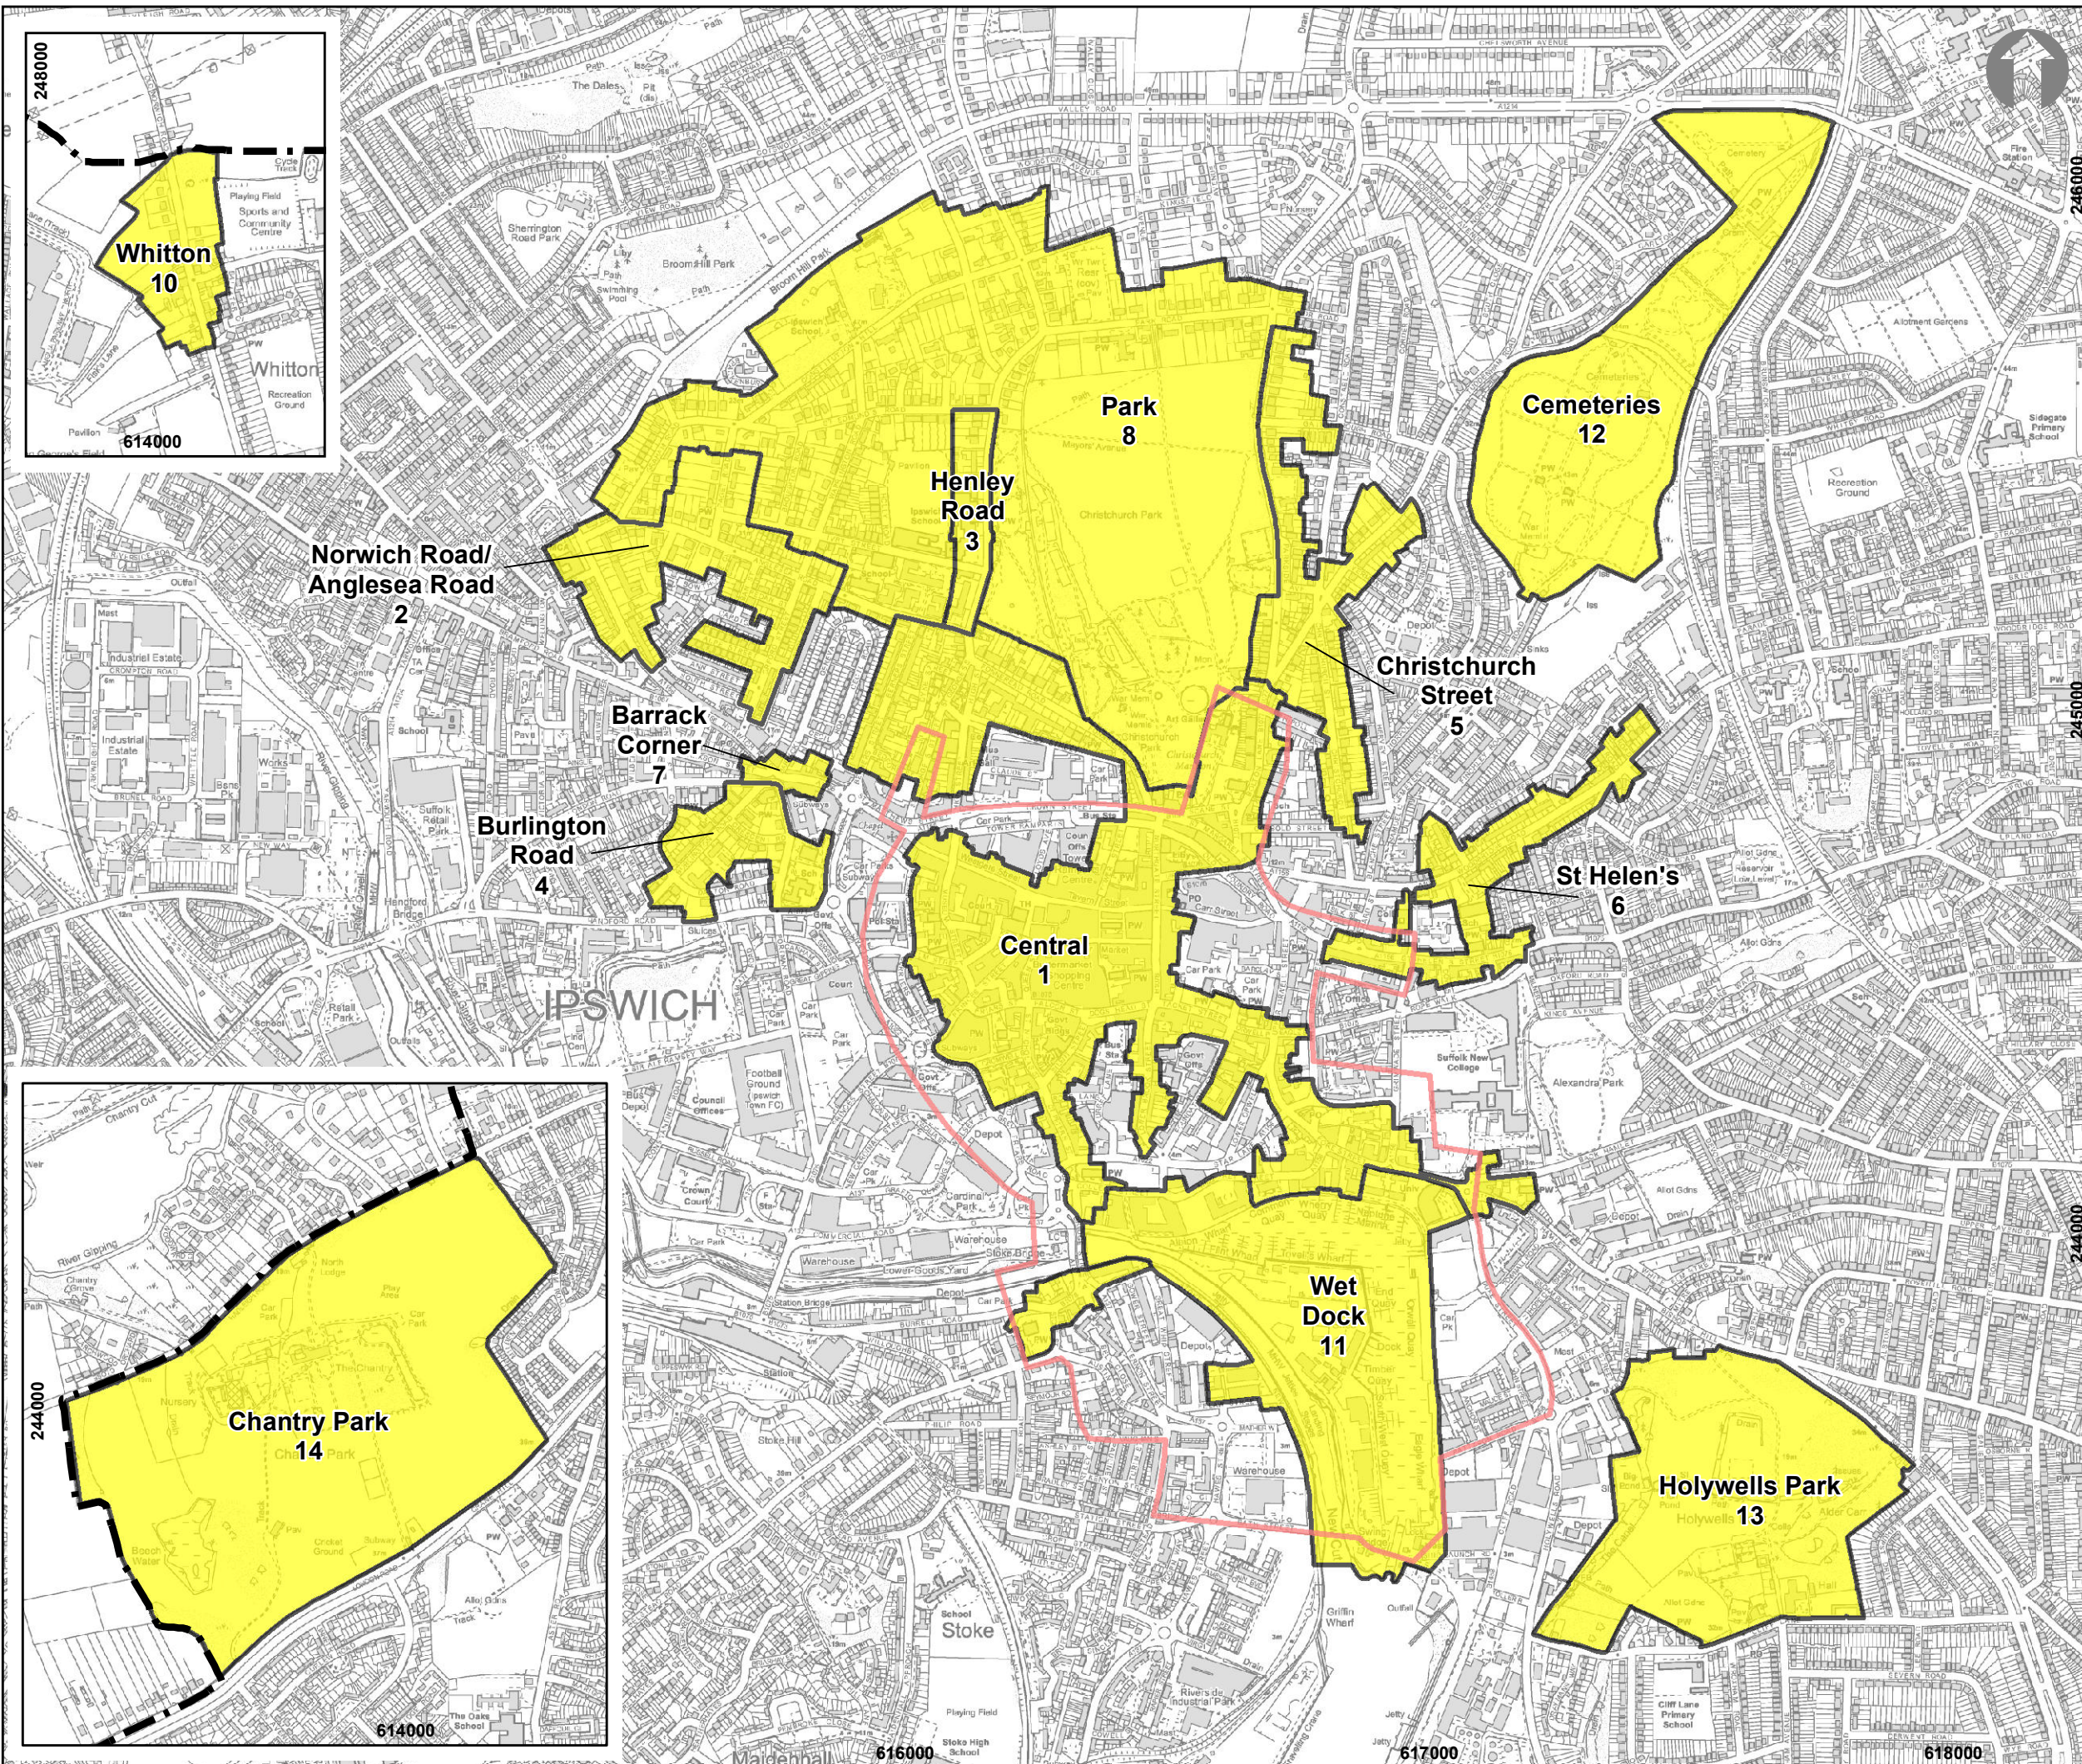

IPSWICH LOCAL PLAN
Plan 1: Flood Risk
Draft 16th September 2013

-  Functional Flood Plain - Floodzone 3b
-  National Floodzone 2 (v201308)
-  National Floodzone 3 (v201308)
-  Ipswich Borough Boundary

- Conservation Areas
- Area of Archaeological Importance
- Ipswich Borough Boundary

IPSWICH LOCAL PLAN
Plan 3: District and
Local Centres
 Draft 16th September 2013

- Existing District Centre
- Existing Local Centre
- Proposed District Centre
- Existing District Centre 800m buffer
- Existing District Centre 400m buffer
- Existing Local Centre 400m buffer
- Proposed District Centre 400m buffer
- Ipswich Borough Boundary

Reference from Adopted Ipswich Local Plan 1997

This Proposals Map updates the Adopted Ipswich Local Plan 1997 Proposals Map (including the Inset Map) in certain respects. The key below indicates which Adopted Local Plan 1997 designations and allocations are changed and which remain in force until updated by other Development Plan Documents. None of these are shown on this map. Please refer to the Adopted Local Plan 1997 Proposals Map.