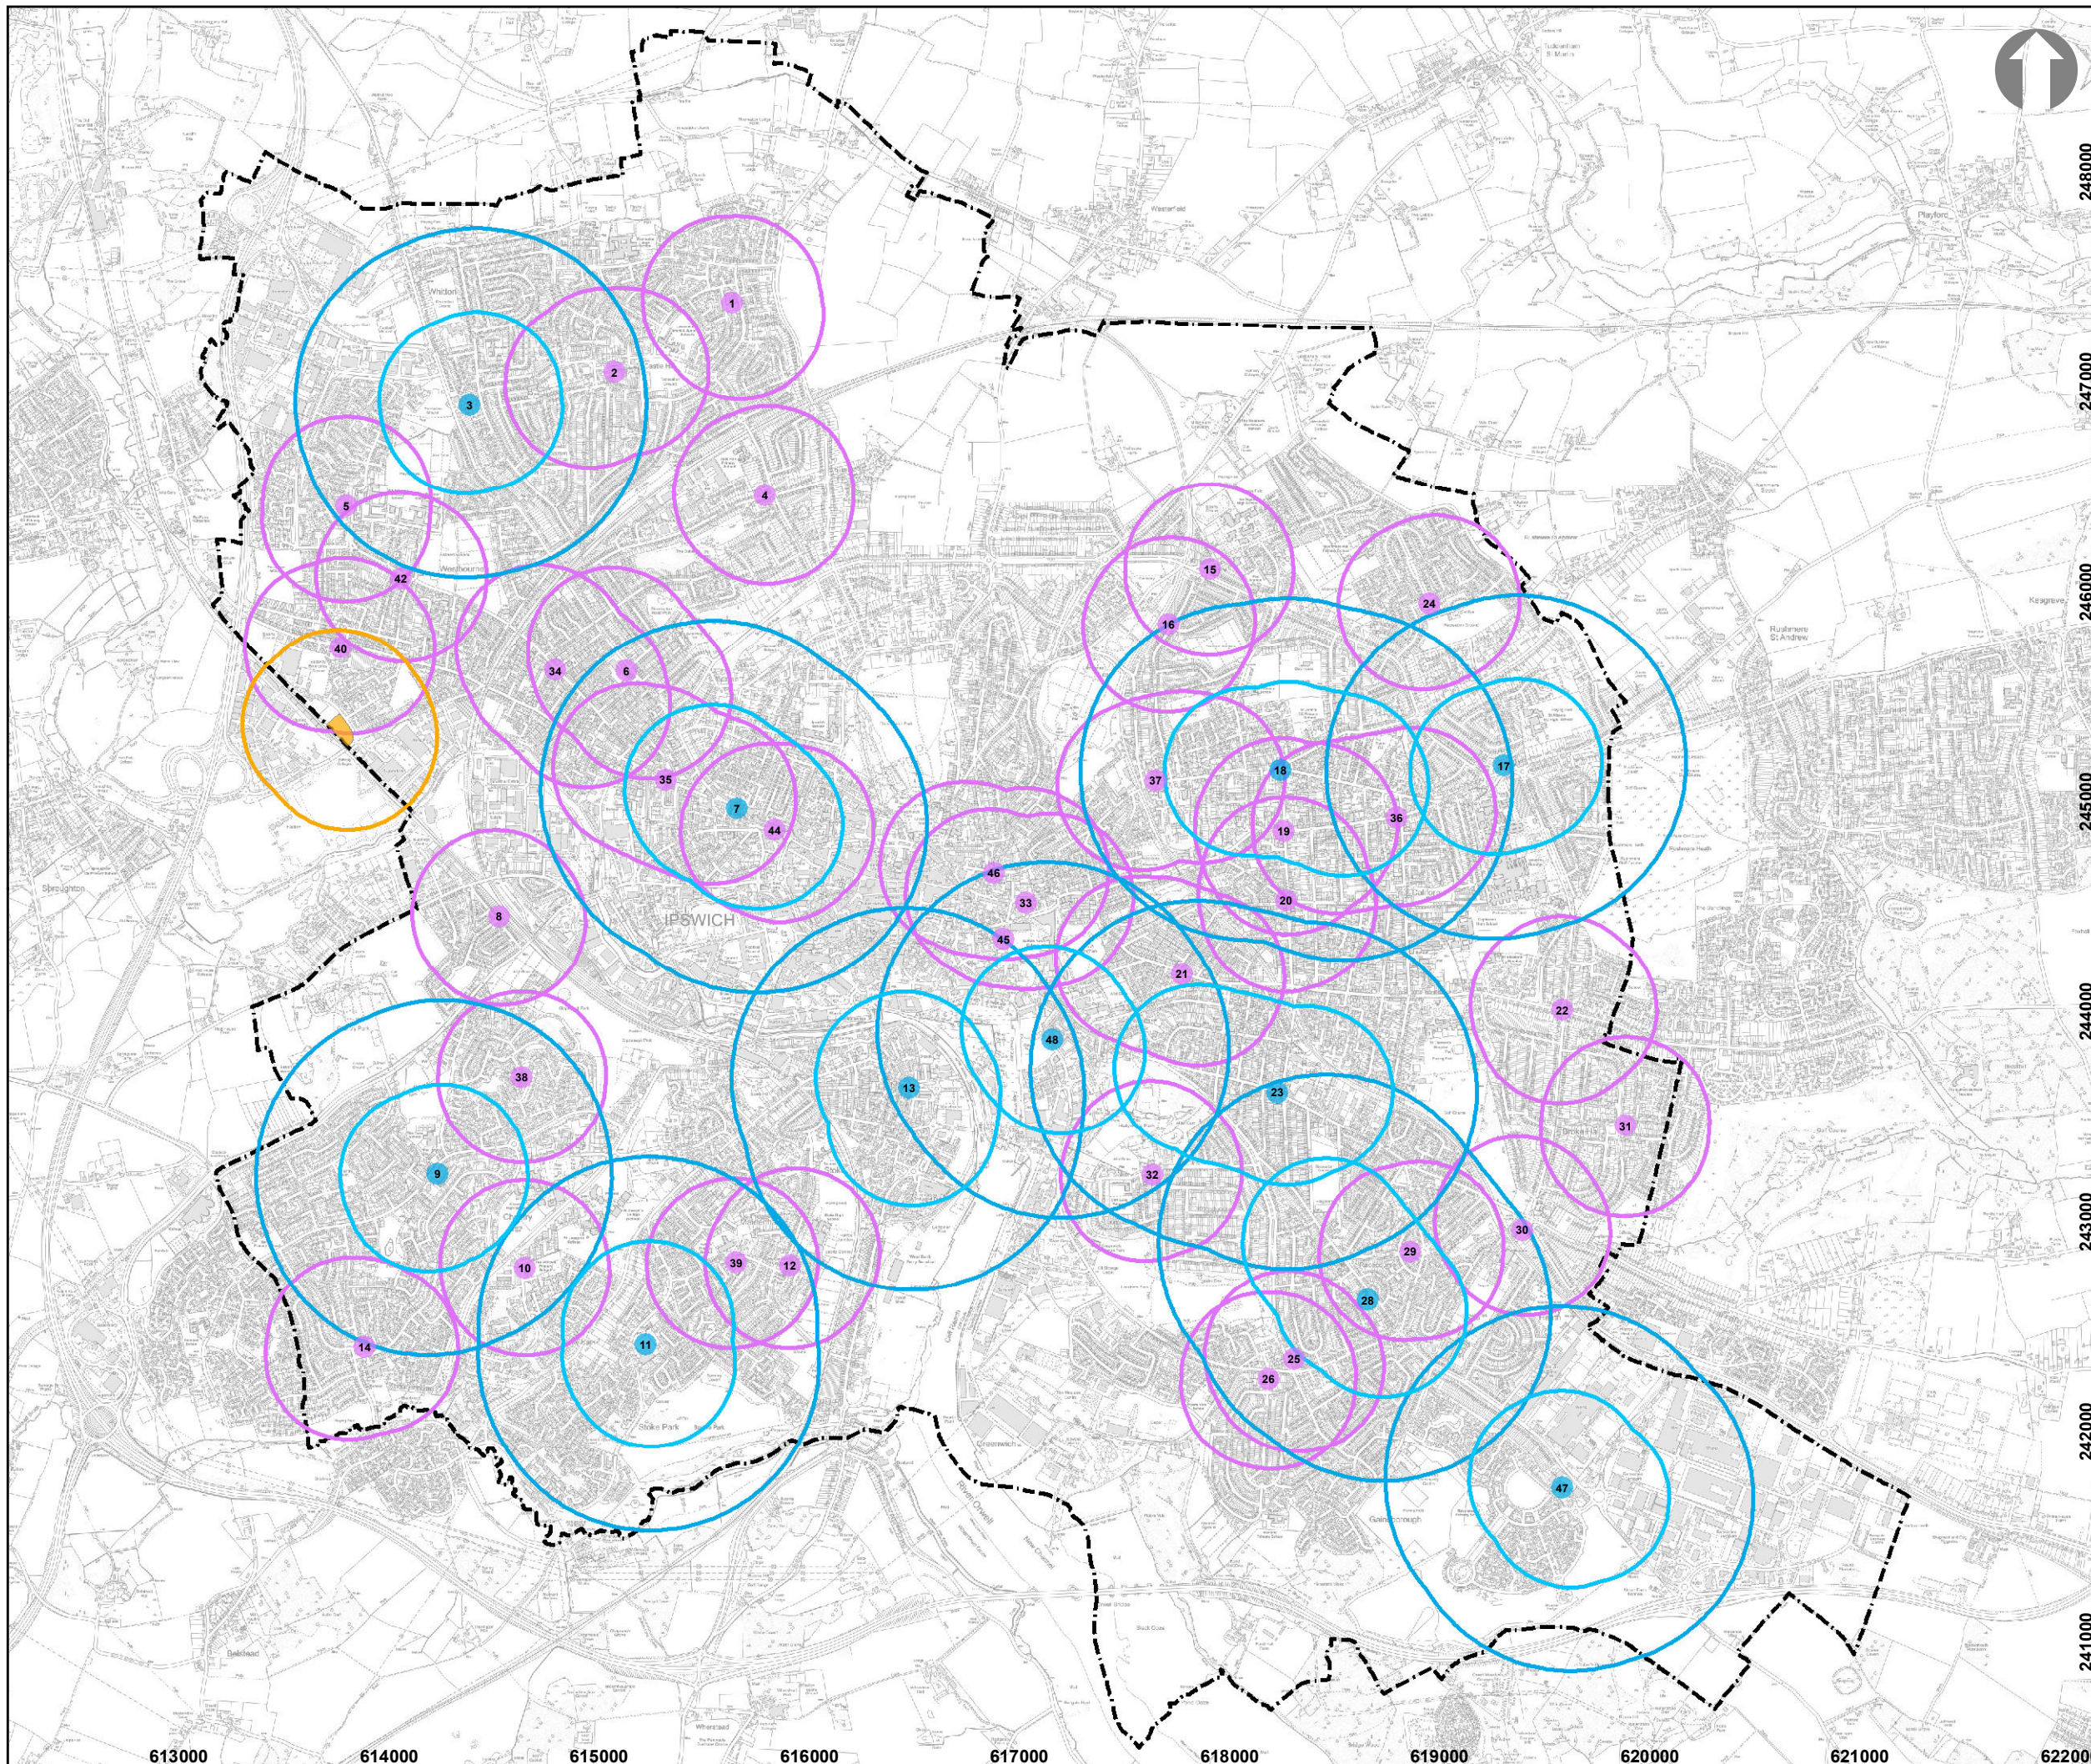

IPSWICH LOCAL PLAN
Plan 1: Flood Risk
Draft 16th September 2013

-  Functional Flood Plain - Floodzone 3b
-  National Floodzone 2 (v201308)
-  National Floodzone 3 (v201308)
-  Ipswich Borough Boundary

- Conservation Areas
- Area of Archaeological Importance
- Ipswich Borough Boundary

IPSWICH LOCAL PLAN
Plan 3: District and
Local Centres
 Draft 16th September 2013

- Existing District Centre
- Existing Local Centre
- Proposed District Centre
- Existing District Centre 800m buffer
- Existing District Centre 400m buffer
- Existing Local Centre 400m buffer
- Proposed District Centre 400m buffer
- Ipswich Borough Boundary

- Ipswich Borough Boundary
- Ip-One Area (Notations to be considered through the Ip-One Area DPD)
- SPA/Ramsar Site.....CS4
- Area of Outstanding Natural Beauty.....CS4
- Site of Special Scientific Interest.....CS4
- Existing County Wildlife Site.....DM31
- Existing Local Nature Reserve.....DM31
- Conservation Areas.....CS4
- Strategic Housing Allocation.....CS10
- Broad Location for District Centre
- Broad Location for Local Centre
- Broad Location for Primary School
- Broad Location for Secondary School
- Broad Location for Formal Open Space
- Broad Location for Country Park
- Indicative Railway Crossing
- Land allocated for Sports Use.....CS10
- Strategic Employment site.....CS13
- Existing District Centre.....CS2
- Existing Local Centre.....DM21
- Proposed District Centre.....DM21, CS2

Reference from Adopted Ipswich Local Plan 1997

This Proposals Map updates the Adopted Ipswich Local Plan 1997 Proposals Map (including the Inset Map) in certain respects. The key below indicates which Adopted Local Plan 1997 designations and allocations are changed and which remain in force until updated by other Development Plan Documents. None of these are shown on this map. Please refer to the Adopted Local Plan 1997 Proposals Map.