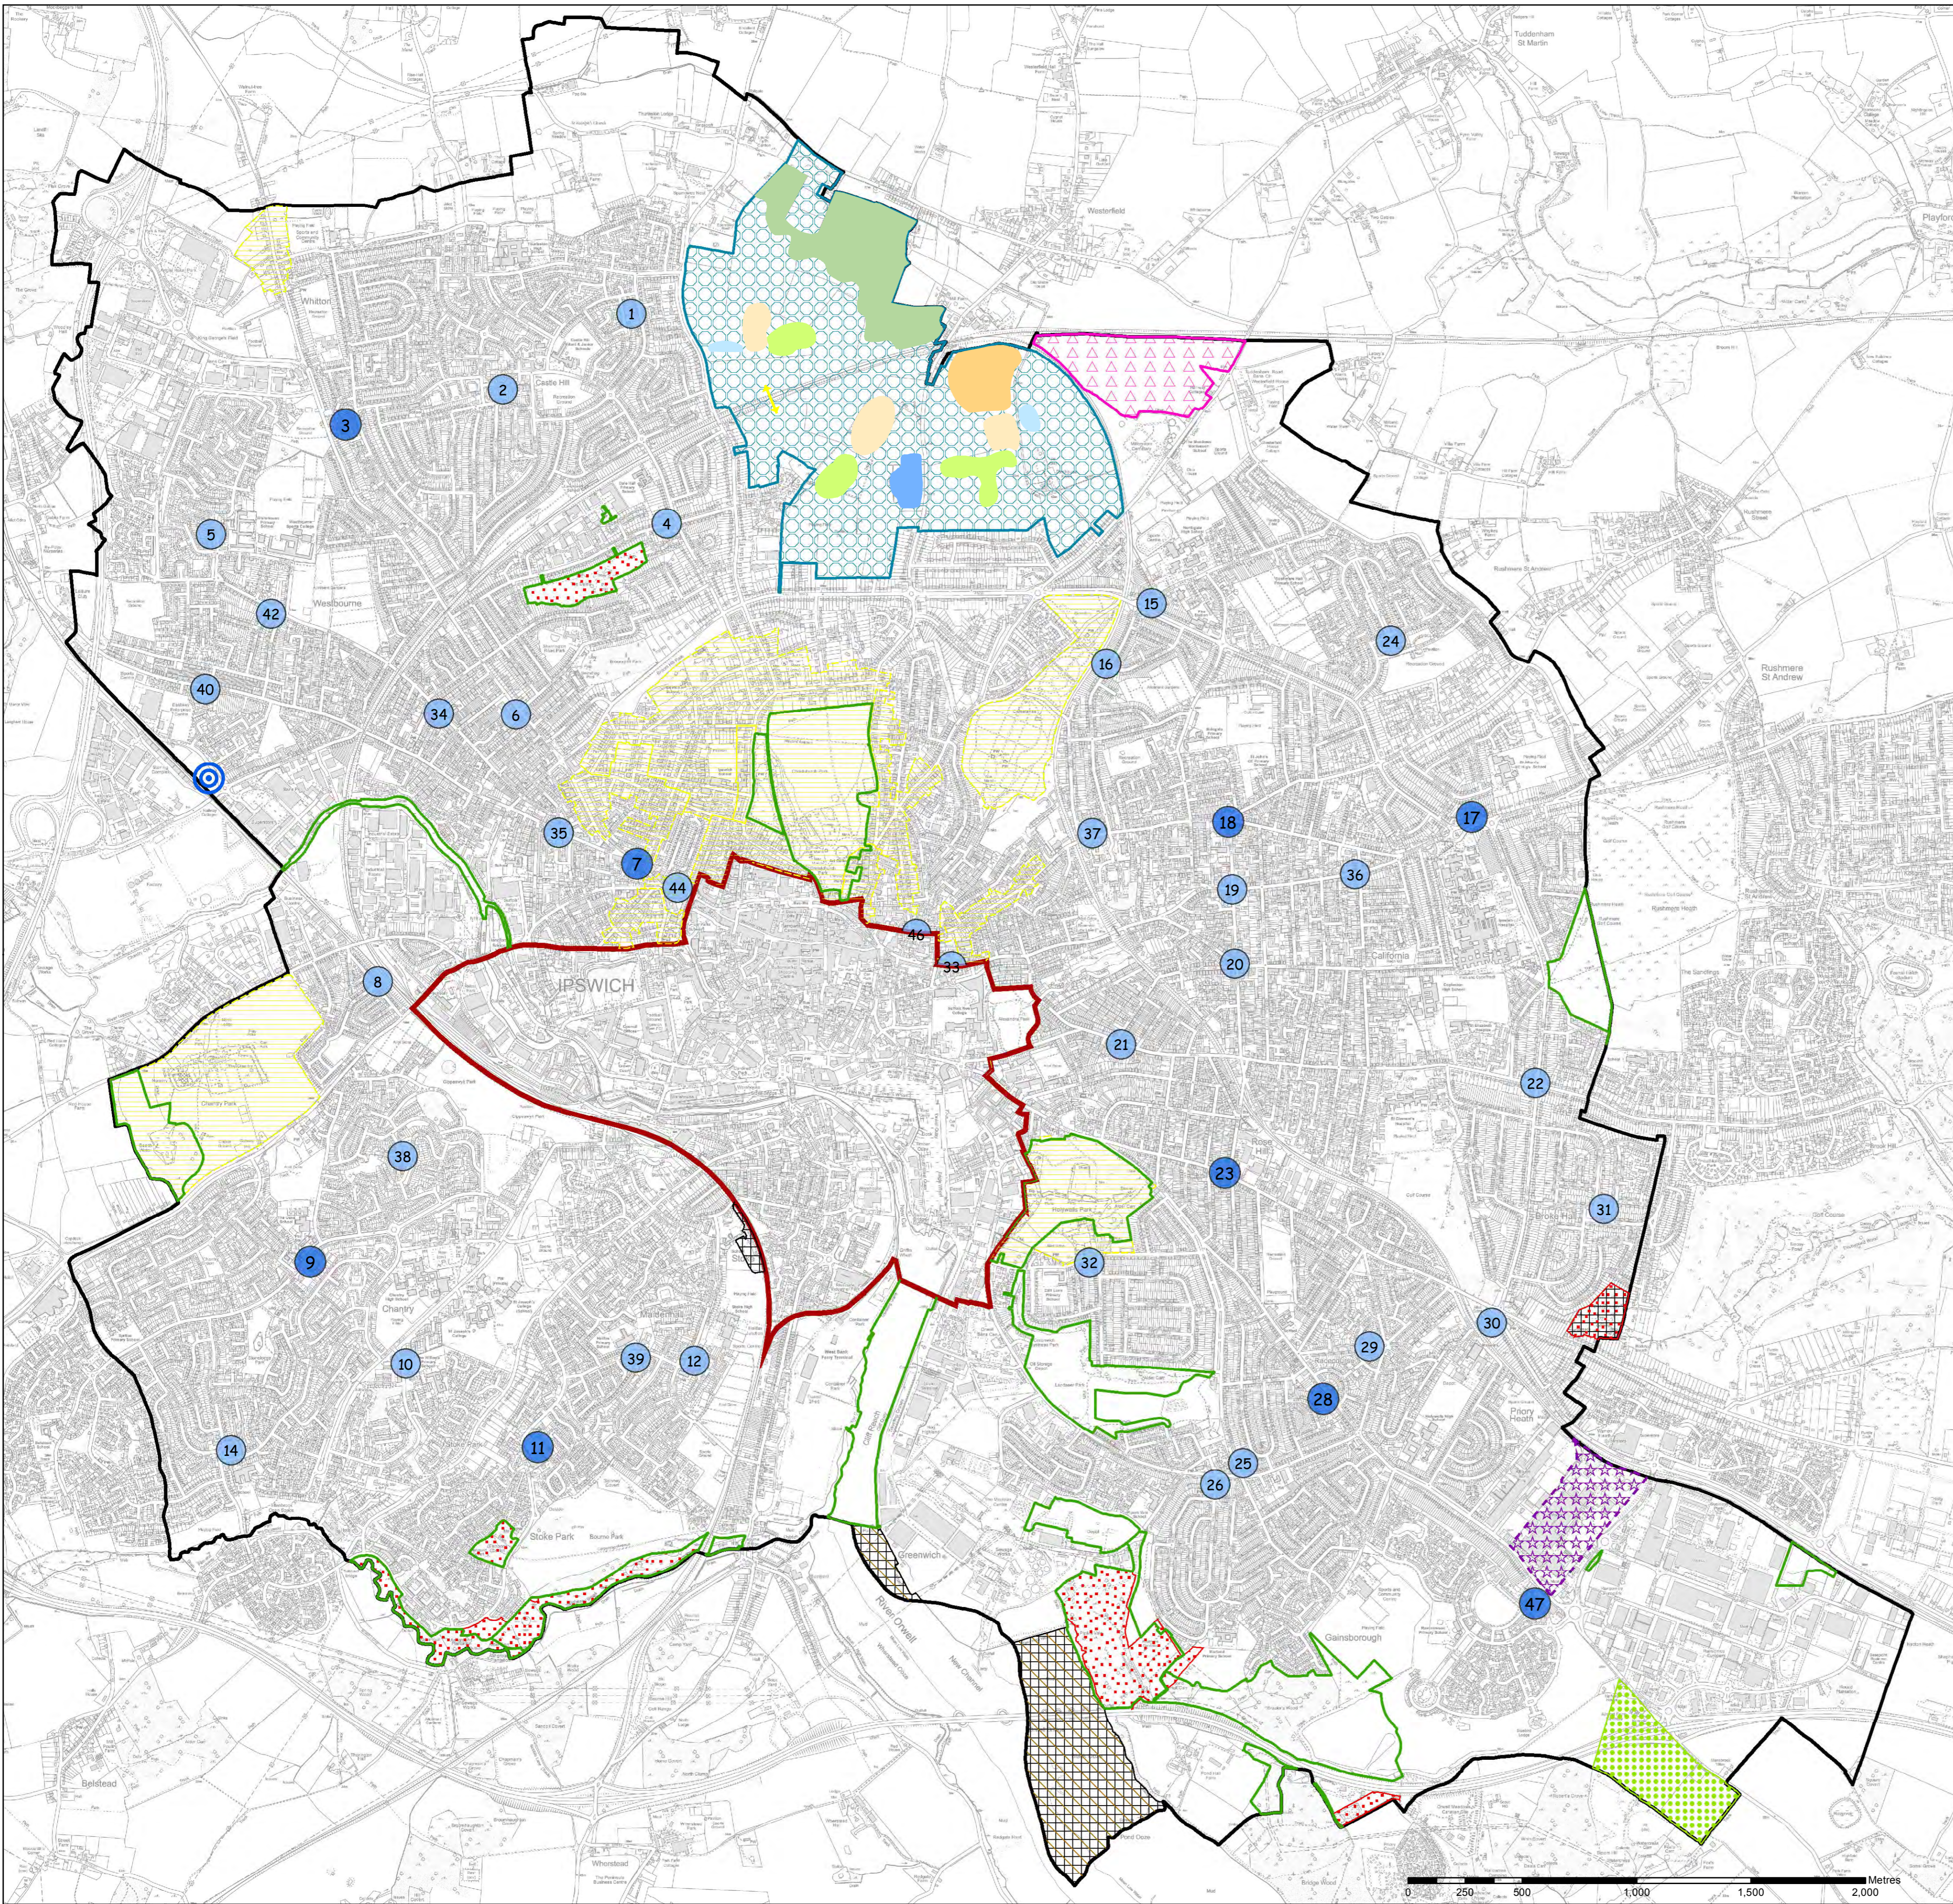

This Proposals Map shows new notations for the Ipswich Borough Council Core Strategy and Policies DPD. These will be incorporated within the final Local Development Framework (LDF) Proposals Map following adoption of other Development Plan Documents.

- Ipswich Borough Boundary
- Ip-One Area (Notations to be considered through the Ip-One Area DPD)
- SPA/Ramsar Site.....CS4
- Area of Outstanding Natural Beauty.....CS4
- Site of Special Scientific Interest.....CS4
- Existing County Wildlife Site.....DM31
- Existing Local Nature Reserve.....DM31
- Conservation Areas.....CS4
- Strategic Housing Allocation.....CS10
- Broad Location for District Centre
- Broad Location for Local Centre
- Broad Location for Primary School
- Broad Location for Secondary School
- Broad Location for Formal Open Space
- Broad Location for Country Park
- Indicative Railway Crossing
- Land allocated for Sports Use.....CS10
- Strategic Employment site.....CS13
- Existing District Centre.....CS2
- Existing Local Centre.....DM21
- Proposed District Centre.....DM21, CS2

Reference from Adopted Ipswich Local Plan 1997

- ✓ Designation to be saved and included on LDF Proposals Map.
- Designation to be amended and included on LDF Proposals Map (see Panel above).
- ✗ Designation to be deleted and not shown on the LDF Proposals Map.