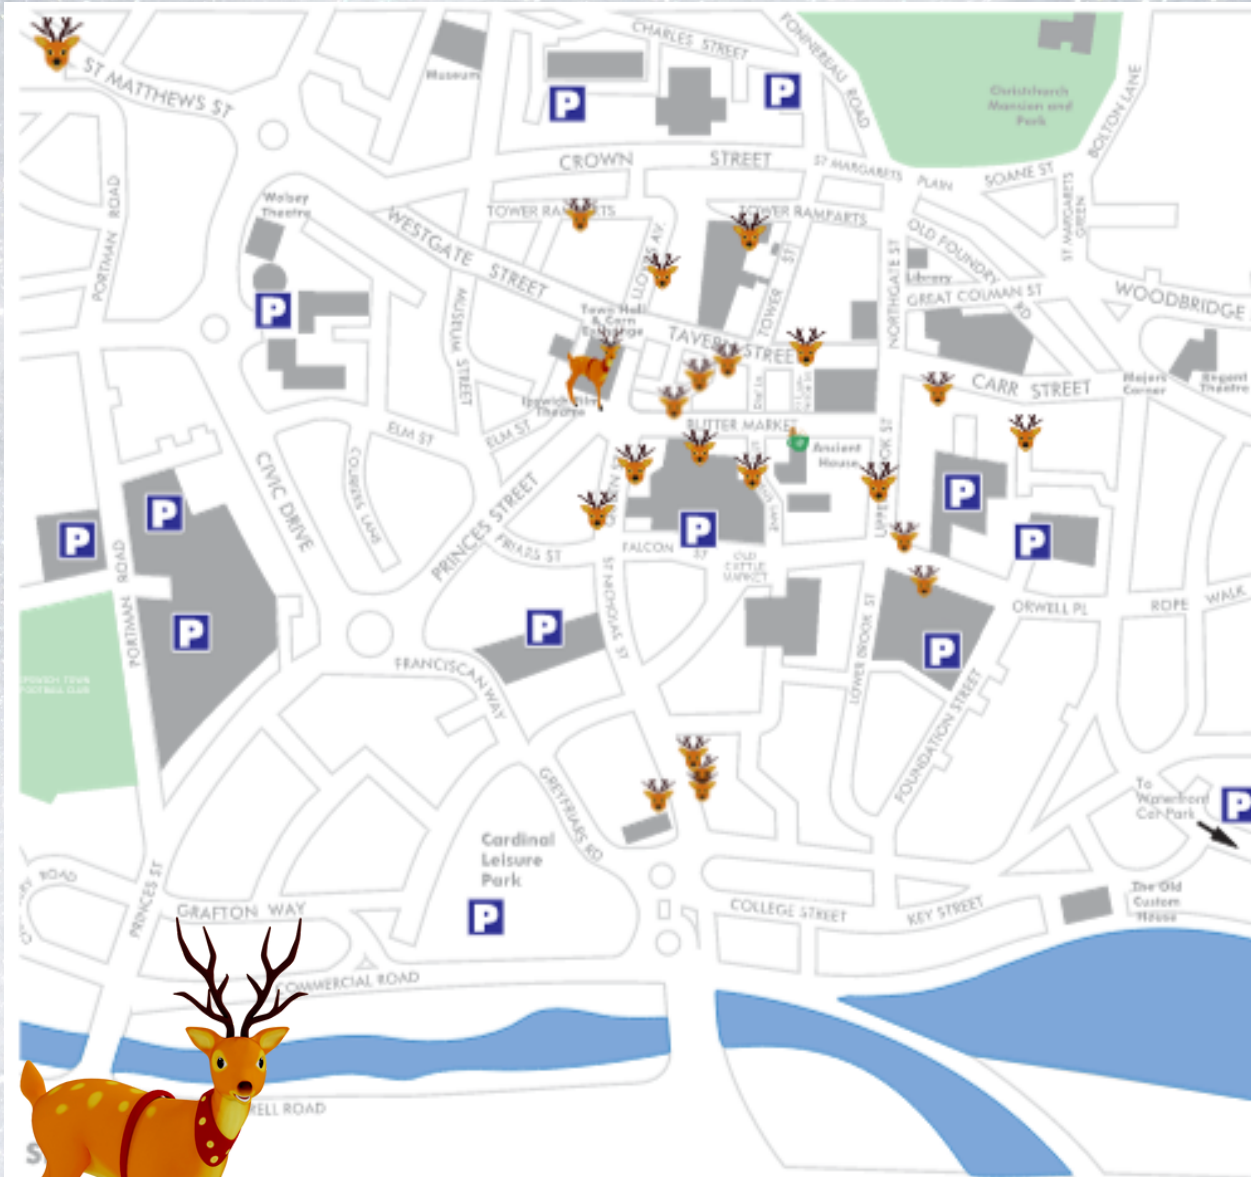

Sammy the Reindeer Christmas Adventure

**Sammy the Reindeer is hiding
some clues;
each one holds a letter for you;
follow the trail around the town,
and don't forget to write them down;
soon, a message will appear,
and you can win some chocolatey cheer!**

Download Sammy the Reindeer Christmas AR Adventure

Instructions:

1. When you get to the Cornhill, open your camera app
2. Point at the QR code (Don't take a picture)
3. Tap the notification when it appears

Android

iPhone

Running From
7th to 31st December 2023

Businesses Involved*

- Crafty Baba
- Jaceys Coffee House
- LoveOne
- Mauds Attic
- Buttermarket Lighting
- Zest Retail
- Flying Tiger
- Revival
- Coes
- Lush
- Poundland
- Pennikity Pots
- Music World
- Fair Trade Shop Ipswich
- Mauds Attic
- RSPCA
- Bromley&Co
- Three Wise Monkeys
- Langden Games
- DJV Boutique
- Procters Sausages

*In no particular order

End at the Cornhill and watch Sammy fly around the skies!

Visit www.ipswich.gov.uk/sammy-reindeer-trail

Take an Elfie!

Did you enjoy Sammy's Christmas trail and AR adventure?

Then, head up Lloyds Avenue and watch Sammy and his friends come to life through light and magic.